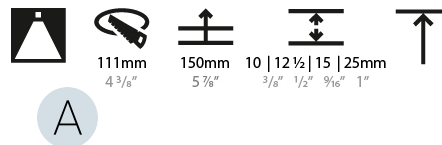

PHYSICAL

Shape: Round
Diameter (mm): 107
Diameter (in): 4 3/16
Height (mm): 130
Height (in): 5 1/8
Ceiling Thickness (mm): 10 / 12.5 / 15 / 25
Ceiling Thickness (in): 3/8 or 1/2 or 9/16 or 1
Min. Recessing Depth (mm): 150
Min. Recessing Depth (in): 5 7/8
Light Distribution: Downlight
Weight (kg): 0.646
Weight (lbs): 1.42
Fixture Finish: SSR / BKV / CWI / CRY / HAB / UFT / ITA / RUA / FTG / MYG / LOD / PUS / FRO / FUP / KIA / POP / BLS / SPG / MEY / GOH / GUM / CHC / COM / ABZ / JAG / OBR / MOS / ROR
Fixture Material: Aluminum Die Cast
Cut-out Measurements: Ø 111mm / 4 3/8"
Upon Request: Unique Ceiling Thickness

ELECTRICAL

Lamp Type: LED (Zhaga Standard)
Input Wattage (W): 15
Total Output Wattage (W): 14.7
Dimming: Dali Dimming
Driver Included: No
Driver Location: Recessed Housing
Driver Type: Constant Current - 120Vac
Driver Class: Class 2
Housing: See components
Input Voltage (V): 120
Constant Current (MA): 350

LED

Number of LEDs: 1
Color Temperature (°K): Warm Dim
Max. Delivered Lumen (lm): 766
Nominal Lumen (lm): 1140
CRI: >90 CRI
Lamp Life (hrs): 50000
Upon Request: RGB-W Tunable White Special Color Temperature Special LED

OPTICAL

Reflector°: 18 / 42 / 60
Optic°: Lens Pack - No Lens / Linear Spread Lens / Honeycomb / Spread Lens
Upon Request: Special Beam Angles

RATINGS AND CERTIFICATIONS