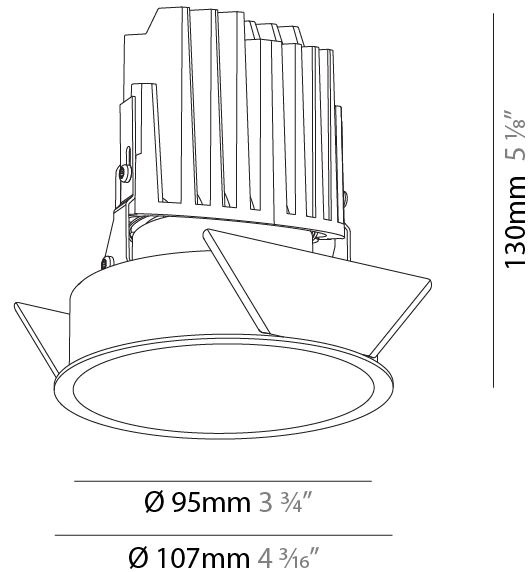

GENERAL

Series: Bioniq
Subseries: Bioniq Round Deep
Brand: Prolicht
Division: Architectural
Mounting Type: Recessed
Mounting Location: Ceiling
Subcategory: Downlight

PHYSICAL

Shape: Round
Diameter (mm): 107
Diameter (in): 4 3/16
Height (mm): 130
Height (in): 5 1/8
Ceiling Thickness (mm): 10 / 12.5 / 15
Ceiling Thickness (in): 3/8 or 1/2 or 9/16
Min. Recessing Depth (mm): 150
Min. Recessing Depth (in): 5 7/8
Light Distribution: Downlight
Weight (kg): 0.533
Weight (lbs): 1.18
Fixture Finish: SSR / BKV / CWI / CRY / HAB / UFT / ITA / RUA / FTG / MYG / LOD / PUS / FRO / FUP / KIA / POP / BLS / SPG / MEY / GOH / GUM / CHC / COM / ABZ / JAG / OBR / MOS / ROR
Fixture Material: Aluminum Die Cast
Cut-out Measurements: 98mm / 3 7/8"

ELECTRICAL

Lamp Type: LED (Zhaga Standard)
Input Wattage (W): 15.5
Total Output Wattage (W): 13
Dimming: Tri-Mode (Non-Dimming and Phase Dimming (120Vac only) and 0-10V Dimming)
Driver Included: No
Driver Location: Recessed Housing
Driver Type: Constant Current - Universal
Driver Class: Class 2
Housing: See components
Input Voltage (V): 120 - 277
Constant Current (MA): 500

LED

Number of LEDs: 1
Color Temperature (°K): 2700 / 3000 / 3500 / 4000
Max. Delivered Lumen (lm): 1140 / 1180 / 1245 / 1270
CRI: >90 CRI
Lamp Life (hrs): 50000

OPTICAL

Reflector°: 20 / 40 / 60

RATINGS AND CERTIFICATIONS

Certified By: Certified for North American Standards
IP rating: IP54