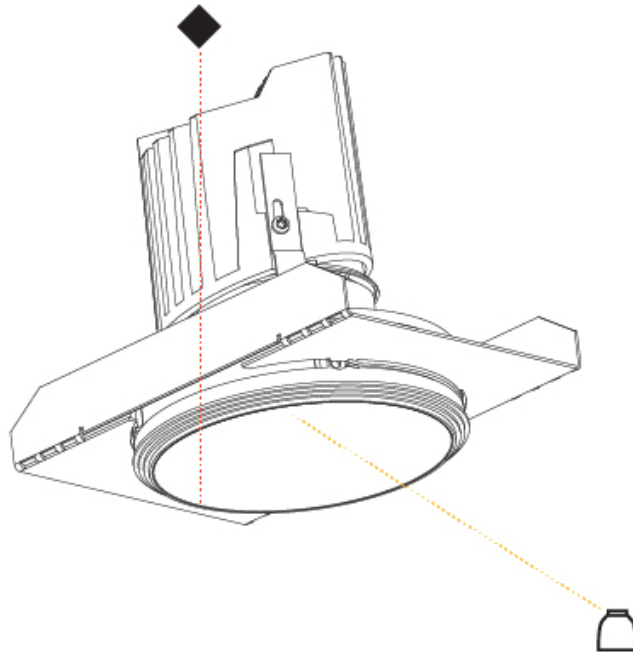

BIONIQ ROUND SEMI ADJUSTABLE TRIMLESS

A35528-

PROJECT	_____
TYPE	_____
SPECIFIER	_____
QUANTITY	_____
DATE	_____