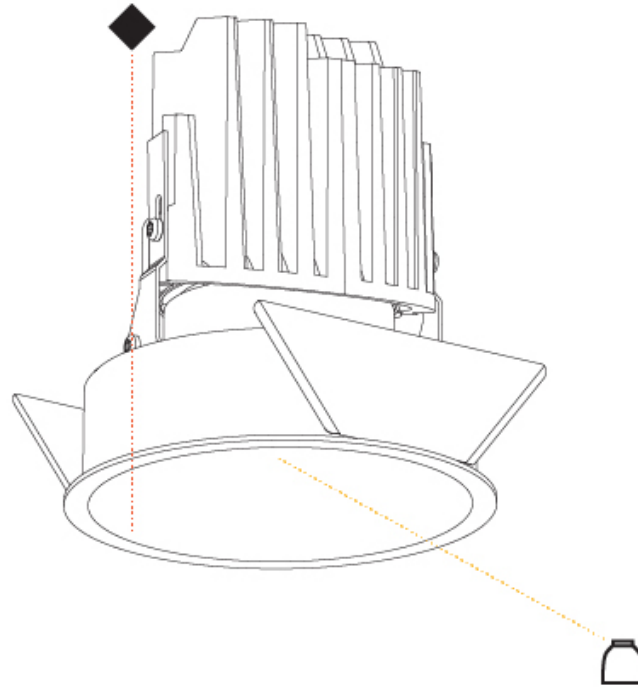

BIONIQ ROUND DEEP RECESSED

A35281-

PROJECT

TYPE

SPECIFIER

QUANTITY

DATE