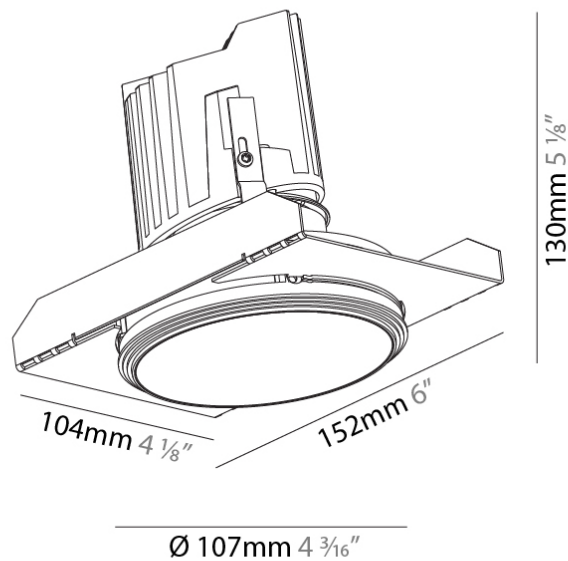

ELECTRICAL

Lamp Type: LED (Zhaga Standard)
Input Wattage (W): 13
Total Output Wattage (W): 11.8
Dimming: Tri-Mode (Non-Dimming and Phase Dimming (120Vac only) and 0-10V Dimming)
Driver Included: No
Driver Location: Recessed Housing
Driver Type: Constant Current - Universal
Driver Class: Class 2
Housing: See components
Input Voltage (V): 120 - 277
Constant Current (MA): 350

LED

Number of LEDs: 1
Color Temperature (°K): 2700 / 3000 / 3500 / 4000
Max. Delivered Lumen (lm): 876 / 909 / 955 / 974
Nominal Lumen (lm): 1304 / 1352 / 1421 / 1450
CRI: >90 CRI
Efficiency (%): 87.9 / 88.4 / 87.9
Lamp Life (hrs): 50000
Upon Request: RGB-W Tunable White Special Color Temperature Special LED

OPTICAL

Reflector°: 18 / 42 / 60
Optic°: Lens Pack - No Lens / Linear Spread Lens / Honeycomb / Spread Lens
Upon Request: Special Beam Angles

RATINGS AND CERTIFICATIONS

382, F 416-247-9319, www.zaneen.com

Created by Interlight for North American Standards at the end of the existing Model #. For assistance on 'custom' specifications, contact zteam@zaneen.com. In a constant effort to supply the best product, we reserve the right to change specifications or materials without notice. The most recent specification sheets are found at zaneen.com

IP rating: IP20