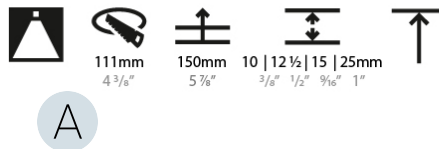

ELECTRICAL

Lamp Type: LED (Zhaga Standard)
Input Wattage (W): 13
Total Output Wattage (W): 11.8
Dimming: Tri-Mode (Non-Dimming and Phase Dimming (120Vac only) and 0-10V Dimming)
Driver Included: No
Driver Location: Recessed Housing
Driver Type: Constant Current - Universal
Driver Class: Class 2
Housing: See components
Input Voltage (V): 120 - 277
Constant Current (MA): 350

LED

Number of LEDs: 1
Color Temperature (°K): 2700 / 3000 / 3500 / 4000
Max. Delivered Lumen (lm): 876 / 909 / 955 / 974
Nominal Lumen (lm): 1304 / 1352 / 1421 / 1450
CRI: >90 CRI
Efficiency (%): 87.9 / 88.4 / 87.9
Lamp Life (hrs): 50000
Upon Request: RGB-W Tunable White Special Color Temperature Special LED

OPTICAL

Reflector°: 18 / 42 / 60
Optic°: Lens Pack - No Lens / Linear Spread Lens / Honeycomb / Spread Lens
Upon Request: Special Beam Angles

RATINGS AND CERTIFICATIONS

382, F 416-247-9319, www.zaneen.com

Created by Interlight for North American Standards at the end of the existing Model #. For assistance on 'custom' specifications, contact zteam@zaneen.com. In a constant effort to supply the best product, we reserve the right to change specifications or materials without notice. The most recent specification sheets are found at zaneen.com

IP rating: IP20