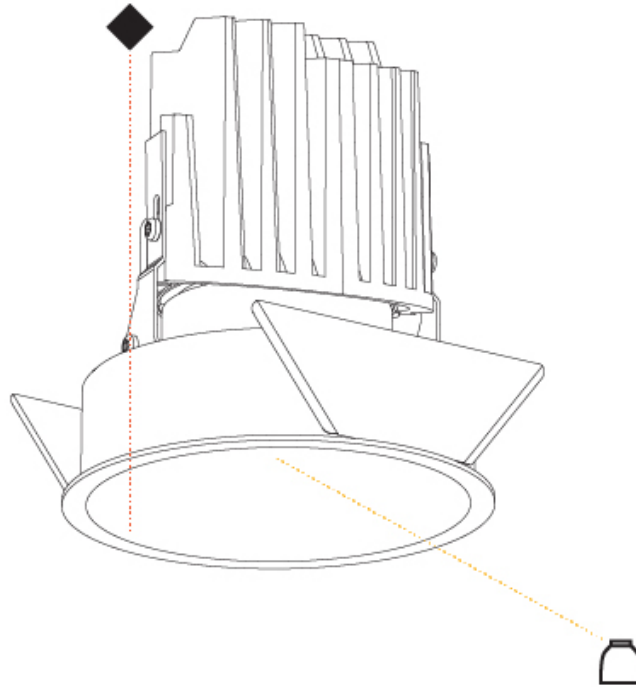

BIONIQ ROUND DEEP RECESSED

A35544-

PROJECT _____

TYPE _____

SPECIFIER _____

QUANTITY _____

DATE _____