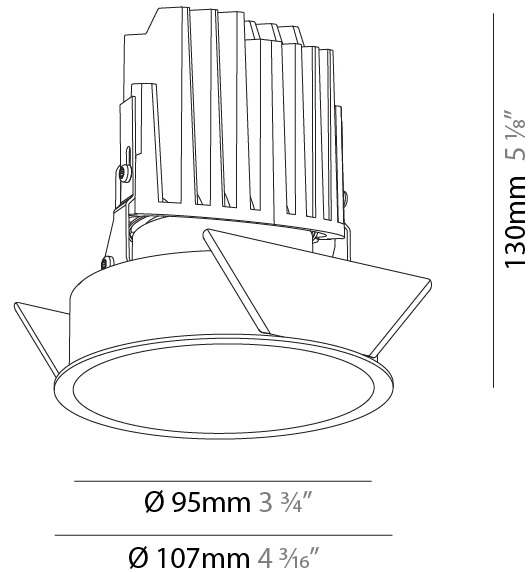

GENERAL

Series: Bioniq
Subseries: Bioniq Round Deep
Brand: Prolicht
Division: Architectural
Mounting Type: Recessed
Mounting Location: Ceiling
Subcategory: Downlight

PHYSICAL

Shape: Round
Diameter (mm): 107
Diameter (in): 4 3/16
Height (mm): 130
Height (in): 5 1/8
Ceiling Thickness (mm): 10 / 12.5 / 15
Ceiling Thickness (in): 3/8 or 1/2 or 9/16
Min. Recessing Depth (mm): 150
Min. Recessing Depth (in): 5 7/8
Light Distribution: Downlight
Weight (kg): 0.506
Weight (lbs): 1.12
Fixture Finish: SSR / BKV / CWI / CRY / HAB / UFT / ITA / RUA / FTG / MYG / LOD / PUS / FRO / FUP / KIA / POP / BLS / SPG / MEY / GOH / GUM / CHC / COM / ABZ / JAG / OBR / MOS / ROR
Fixture Material: Aluminum Die Cast
Cut-out Measurements: 98mm / 3 7/8"

ELECTRICAL

Lamp Type: LED (Zhaga Standard)
Total Output Wattage (W): 15
Dimming: Dali Dimming
Driver Included: No
Driver Location: Recessed Housing
Driver Type: Constant Current - 120Vac
Housing: See components
Input Voltage (V): 120
Constant Current (MA): 350

LED

Number of LEDs: 1
Color Temperature (°K): Warm Dim
Max. Delivered Lumen (lm): 760
Nominal Lumen (lm): 1140
CRI: >90 CRI

OPTICAL

Reflector: 20 / 40 / 60

RATINGS AND CERTIFICATIONS

Certified By: Certified for North American Standards
IP rating: IP20

PROJECT
TYPE
SPECIFIER
QUANTITY
DATE