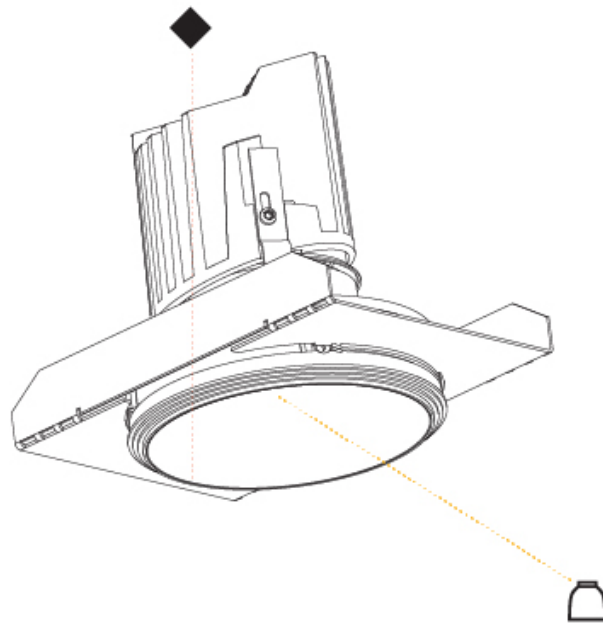

BIONIQ ROUND DEEP TRIMLESS

A35191-

PROJECT

TYPE

SPECIFIER

QUANTITY

DATE