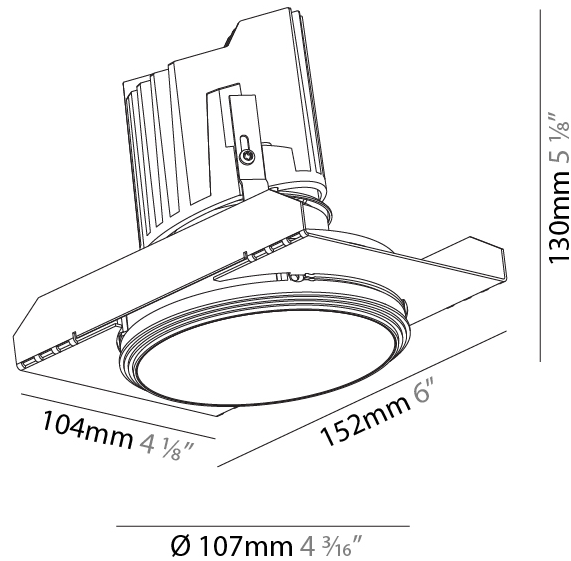

PHYSICAL

Shape: Round
Diameter (mm): 107
Diameter (in): 4 3/16
Height (mm): 130
Height (in): 5 1/8
Ceiling Thickness (mm): 10 / 12.5 / 15 / 25
Ceiling Thickness (in): 3/8 or 1/2 or 9/16 or 1
Min. Recessing Depth (mm): 150
Min. Recessing Depth (in): 5 7/8
Light Distribution: Downlight
Weight (kg): 0.646
Weight (lbs): 1.42
Fixture Finish: SSR / BKV / CWI / CRY / HAB / UFT / ITA / RUA / FTG / MYG / LOD / PUS / FRO / FUP / KIA / POP / BLS / SPG / MEY / GOH / GUM / CHC / COM / ABZ / JAG / OBR / MOS / ROR
Fixture Material: Aluminum Die Cast
Cut-out Measurements: Ø 111mm / 4 3/8"
Upon Request: Unique Ceiling Thickness

ELECTRICAL

Lamp Type: LED (Zhaga Standard)
Input Wattage (W): 15
Total Output Wattage (W): 14.7
Dimming: Dali Dimming
Driver Included: No
Driver Location: Recessed Housing
Driver Type: Constant Current - 120Vac
Driver Class: Class 2
Housing: See components
Input Voltage (V): 120
Constant Current (MA): 350

LED

Number of LEDs: 1
Color Temperature (°K): Warm Dim
Max. Delivered Lumen (lm): 766
Nominal Lumen (lm): 1140
CRI: >90 CRI
Lamp Life (hrs): 50000
Upon Request: RGB-W Tunable White Special Color Temperature Special LED

OPTICAL

Reflector°: 18 / 42 / 60
Optic°: Lens Pack - No Lens / Linear Spread Lens / Honeycomb / Spread Lens
Upon Request: Special Beam Angles

RATINGS AND CERTIFICATIONS